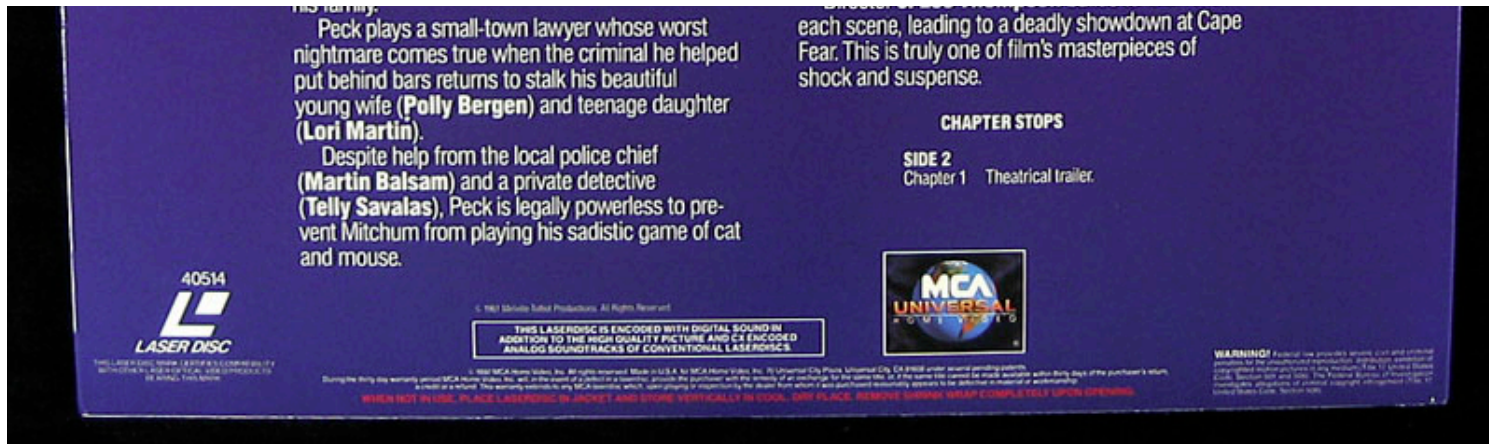

00007

[FREE Counters and Services from Andale](#)

See More Great Items From This Seller

[CONAN THE DESTROYER](#) Grace Jones, Wilt Chamberlain
(6473310441)
US $3.00

[COOGAN'S BLUFF](#) Clint Eastwood makes out with 3 babes
(6473310890)
US $4.00

[COMPULSION 1959](#) Orson Welles, not on DVD, LTBX
(6473311526)
US $5.50

[CHINATOWN 1974](#) Jack Nicholson, Faye Dunaway LTBX
(6473312513)
US $5.00

[View this seller's other items](#)