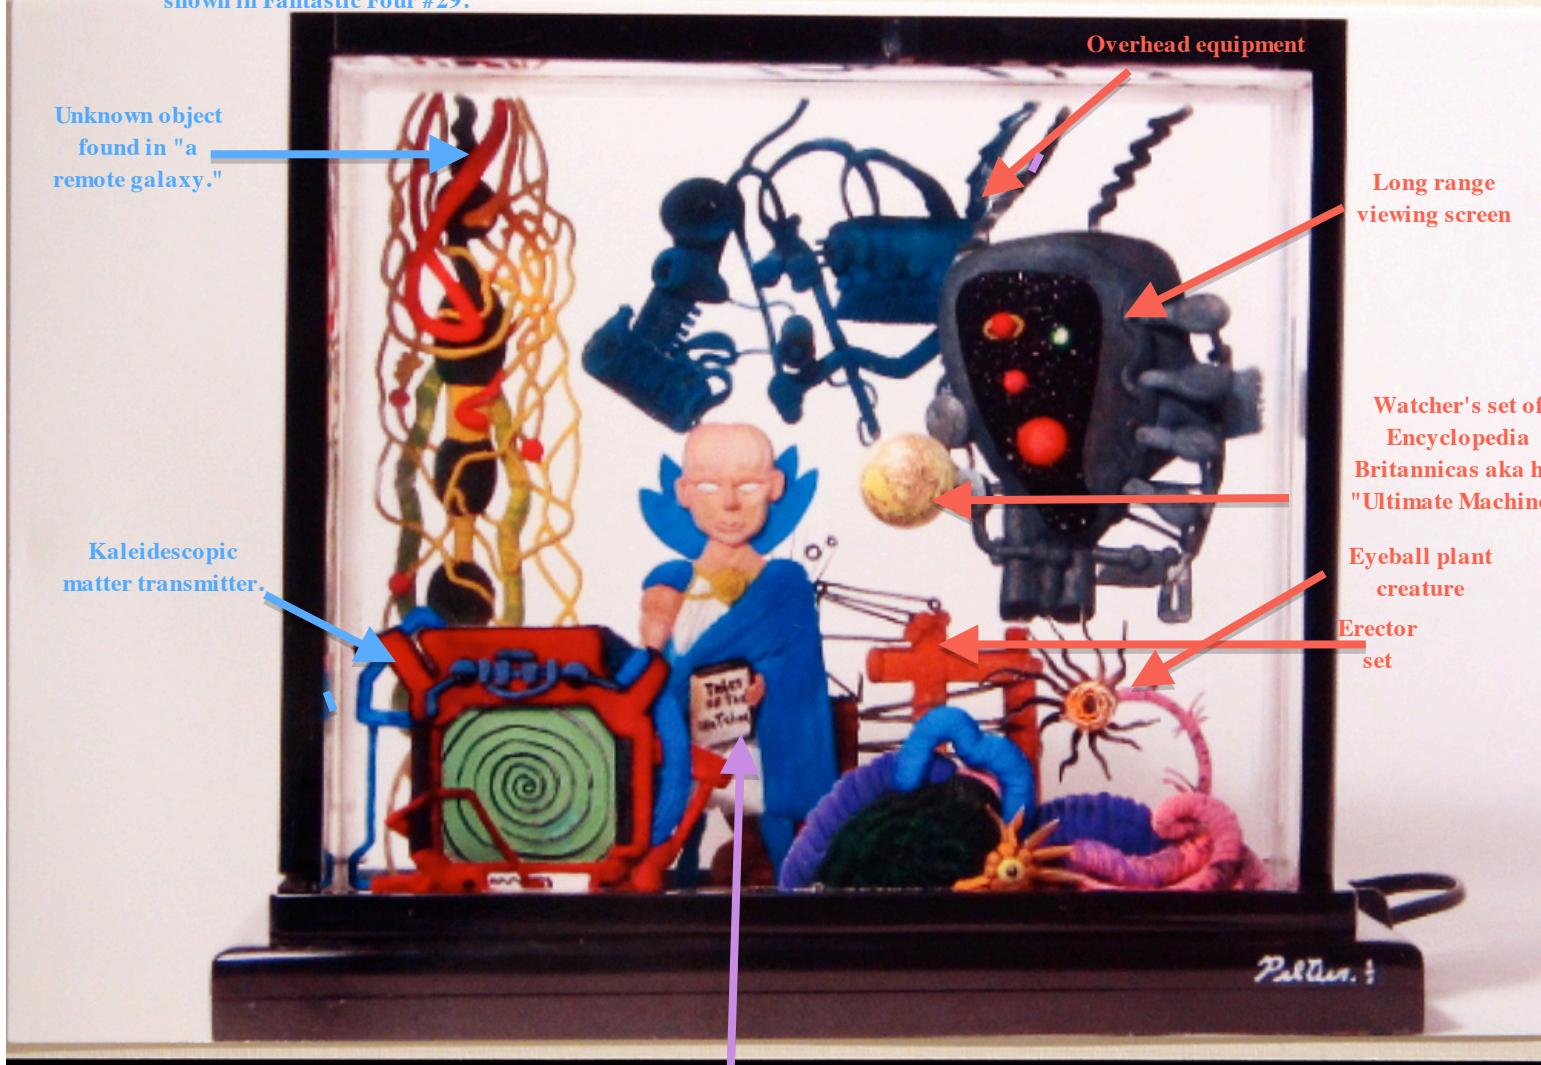

Objects noted in blue text are from the Watcher's Blue Area base on Earth's moon as shown in Fantastic Four #29.

Objects noted in red text are from the Watcher's home planet as shown in Tales To Astonish #73.

The Watcher's book he told stories from in the feature "Tales Of The Watcher" in Tales Of Suspense #48-59 and The Silver Surfer #1-7.