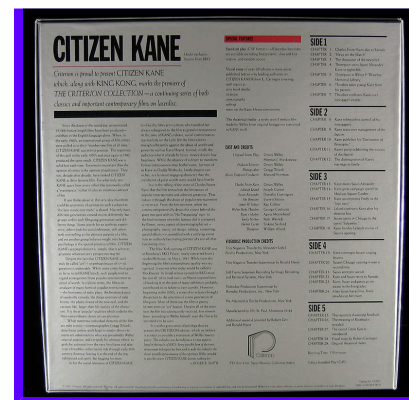

Click on image to supersize it

Citizen Kane

Full Screen

1941. Orson Welles, Joseph Cotten, Dorothy Comingore, Everett Sloane, Ray Collins, Ruth Varrick, Agnes Moorehead.

1984 boxset from the Criterion Collection. This movie and *King Kong* were the first 2 Criterion laser discs. The early Criterion all had the gray

jacket covers.

The McGuffin in this movie is called Rosebud and it ranks up there with the other famous McGuffins of history: the Holy Grail, the Maltese Falcon, the Ruby Slippers etc...Rosebud originally belonged to a wealthy but imaginary American newspaper tycoon named Charles Foster Kane. It now belongs to a wealthy and real American movie tycoon named Steven Spielberg.

[See my other rare Laser Discs from the Criterion Collection.](#)

- Buyer pays 7.00 for Priority Mail or 5.00 for Bound Printed Matter. Contact me for a combined shipping quote if you win multiple items.
- Insurance is your choice. I am not responsible for items lost or damaged in the mail.
- Bidders outside the USA please [click here](#) for payment and postage options.

00055

[FREE Counters and Services from Andale](#)

Questions from other members

Question & Answer

Answered On

Q: Dear collectible757, Hello, I'm a buyer from South Korea. I live in Gyeong-ju city (Postal code : 780-956). I would like to buy your 2 items (1....[more](#)

Jan-31-06